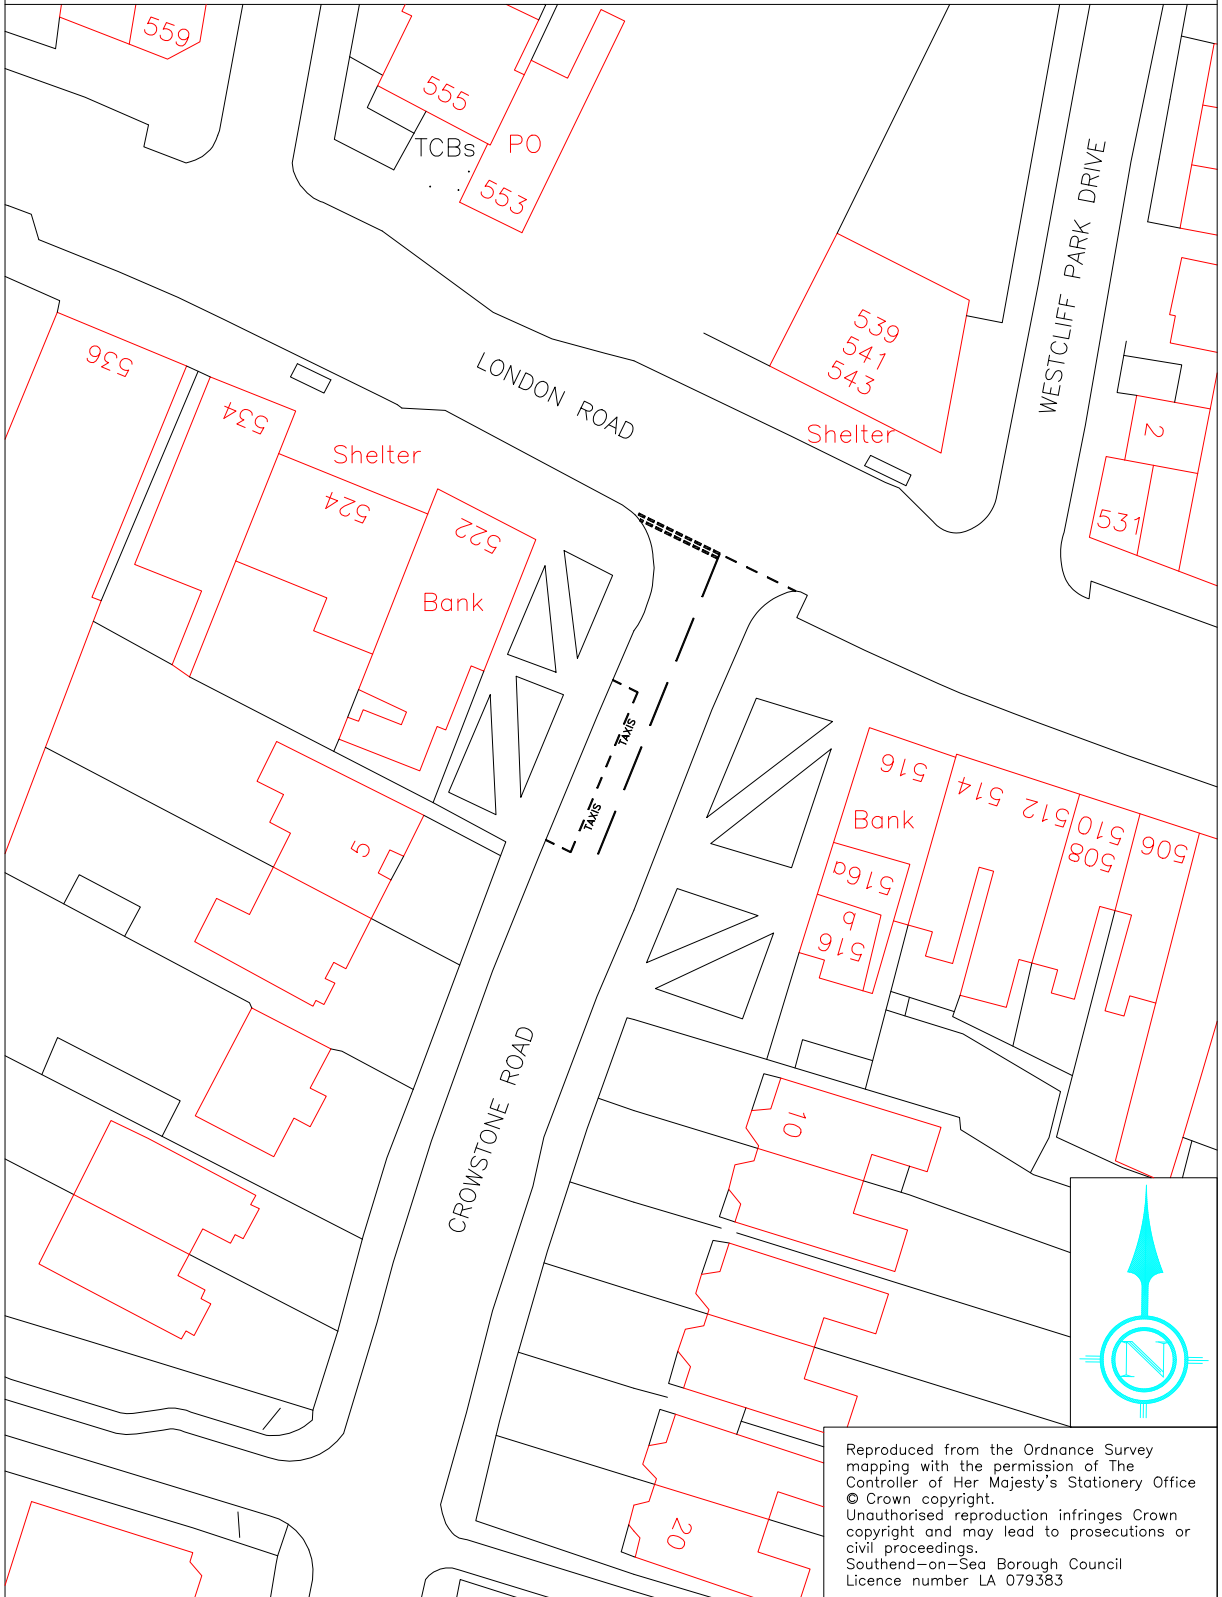

Appendix 1

PROPOSED HACKNEY CARRIAGE STAND CROWSTONE ROAD

Reproduced from the Ordnance Survey mapping with the permission of The Controller of Her Majesty's Stationery Office
© Crown copyright.
Unauthorised reproduction infringes Crown copyright and may lead to prosecutions or civil proceedings.
Southend-on-Sea Borough Council
Licence number LA 079383